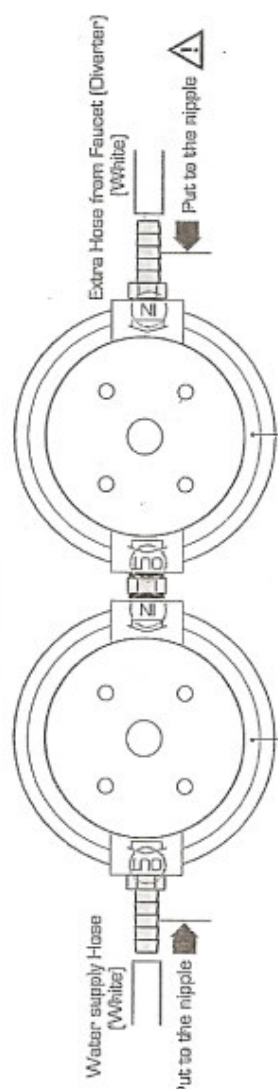

KDF FILTER SETUP CHART

Which hose connects to what and where ?

★ OVERHEAD VIEW

★ SIDE VIEW